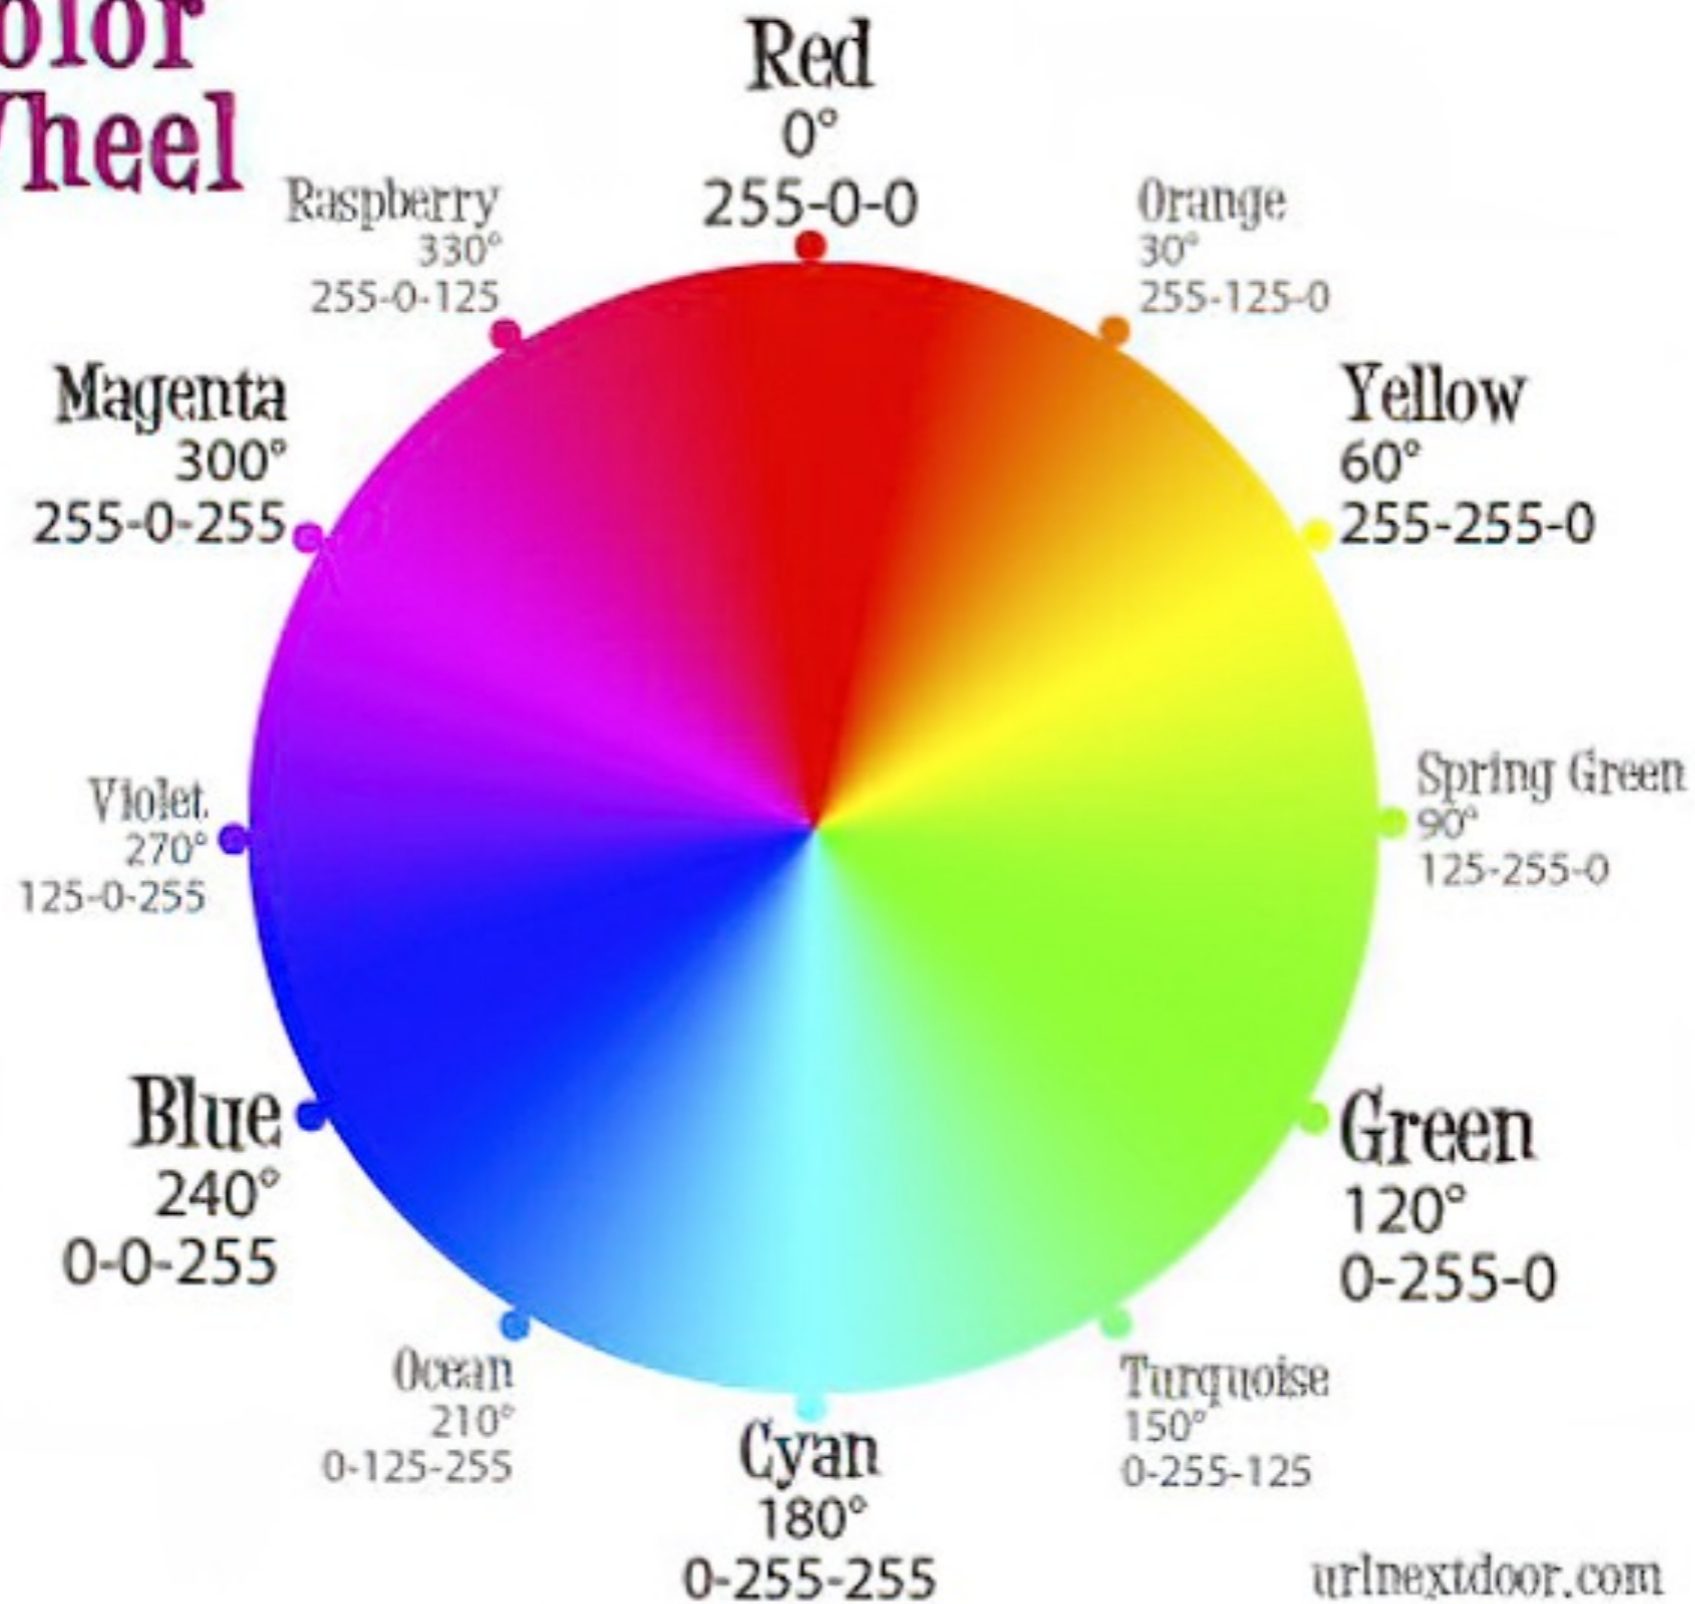

Resting — Mike Jaffe

Alaska Aurora—Beth Larson

Color Relationships

- Warm / Cool
- Complimentary
- Analogous

RGB Color Wheel

Goldfinch on Coneflower—Bruce Soifer

Hummer and Catchfly

Bill Welch

Monarch on Zinnia

Marty Welch

Color Relationships

- Warm / Cool
- Complimentary Colors
- Analogous Colors
- Monochrome

Antarctic Iceberg—Bill Lindahl, #10

**Color Balance Adjustment Tool
Uses RGB Color Wheel
Global**