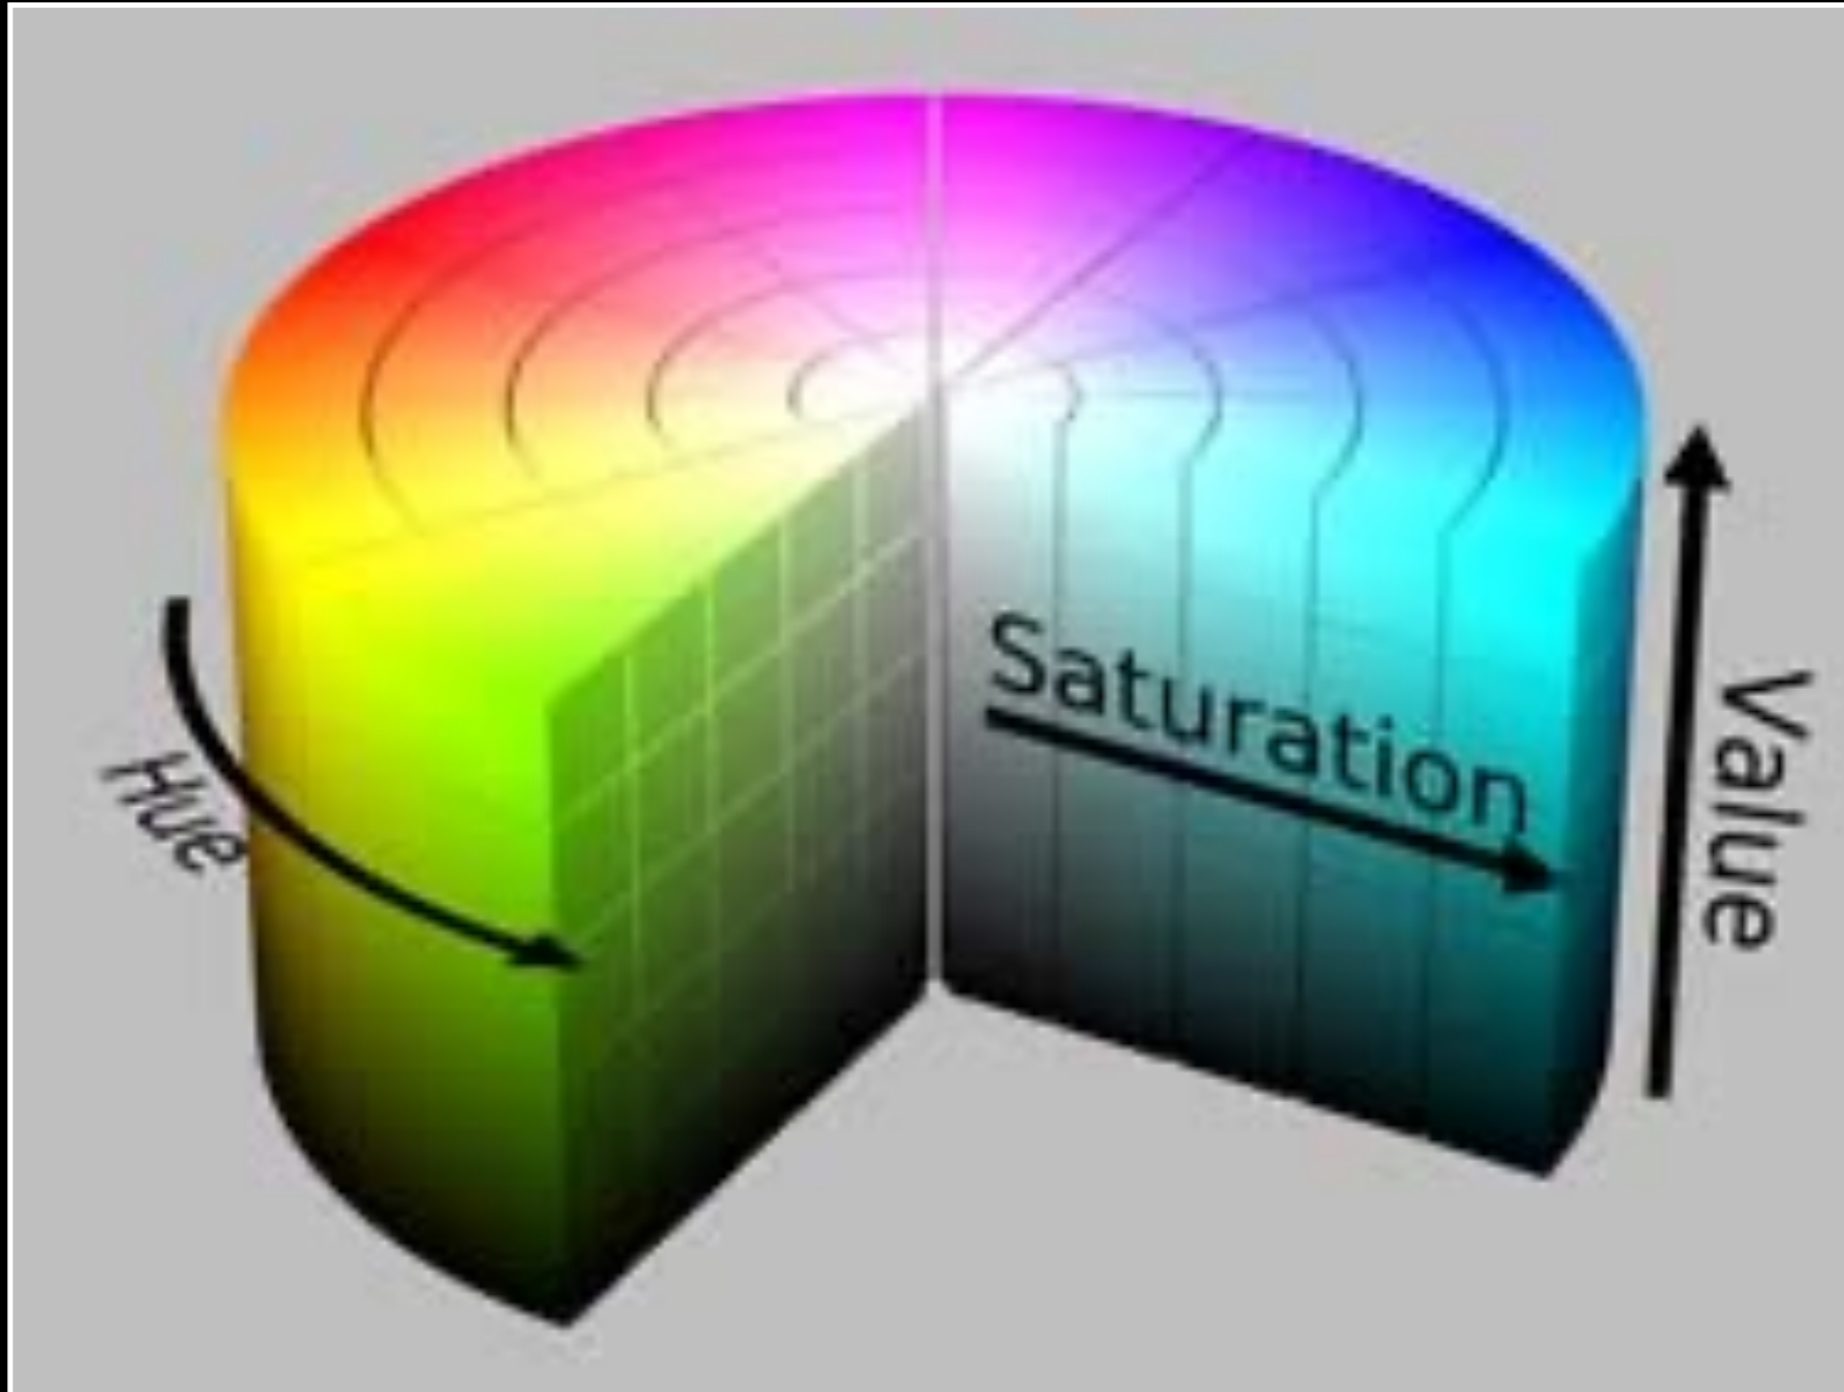

Wendy's

RGB Color Wheel

**The HSL Color Model
Hue, Saturation, and Lightness**

Hue and Lightness Color Model

ACR Light Adjustment Panel

Palouse June 2017 #1 — Bill Woody

RGB Color Wheel

Color Relationships