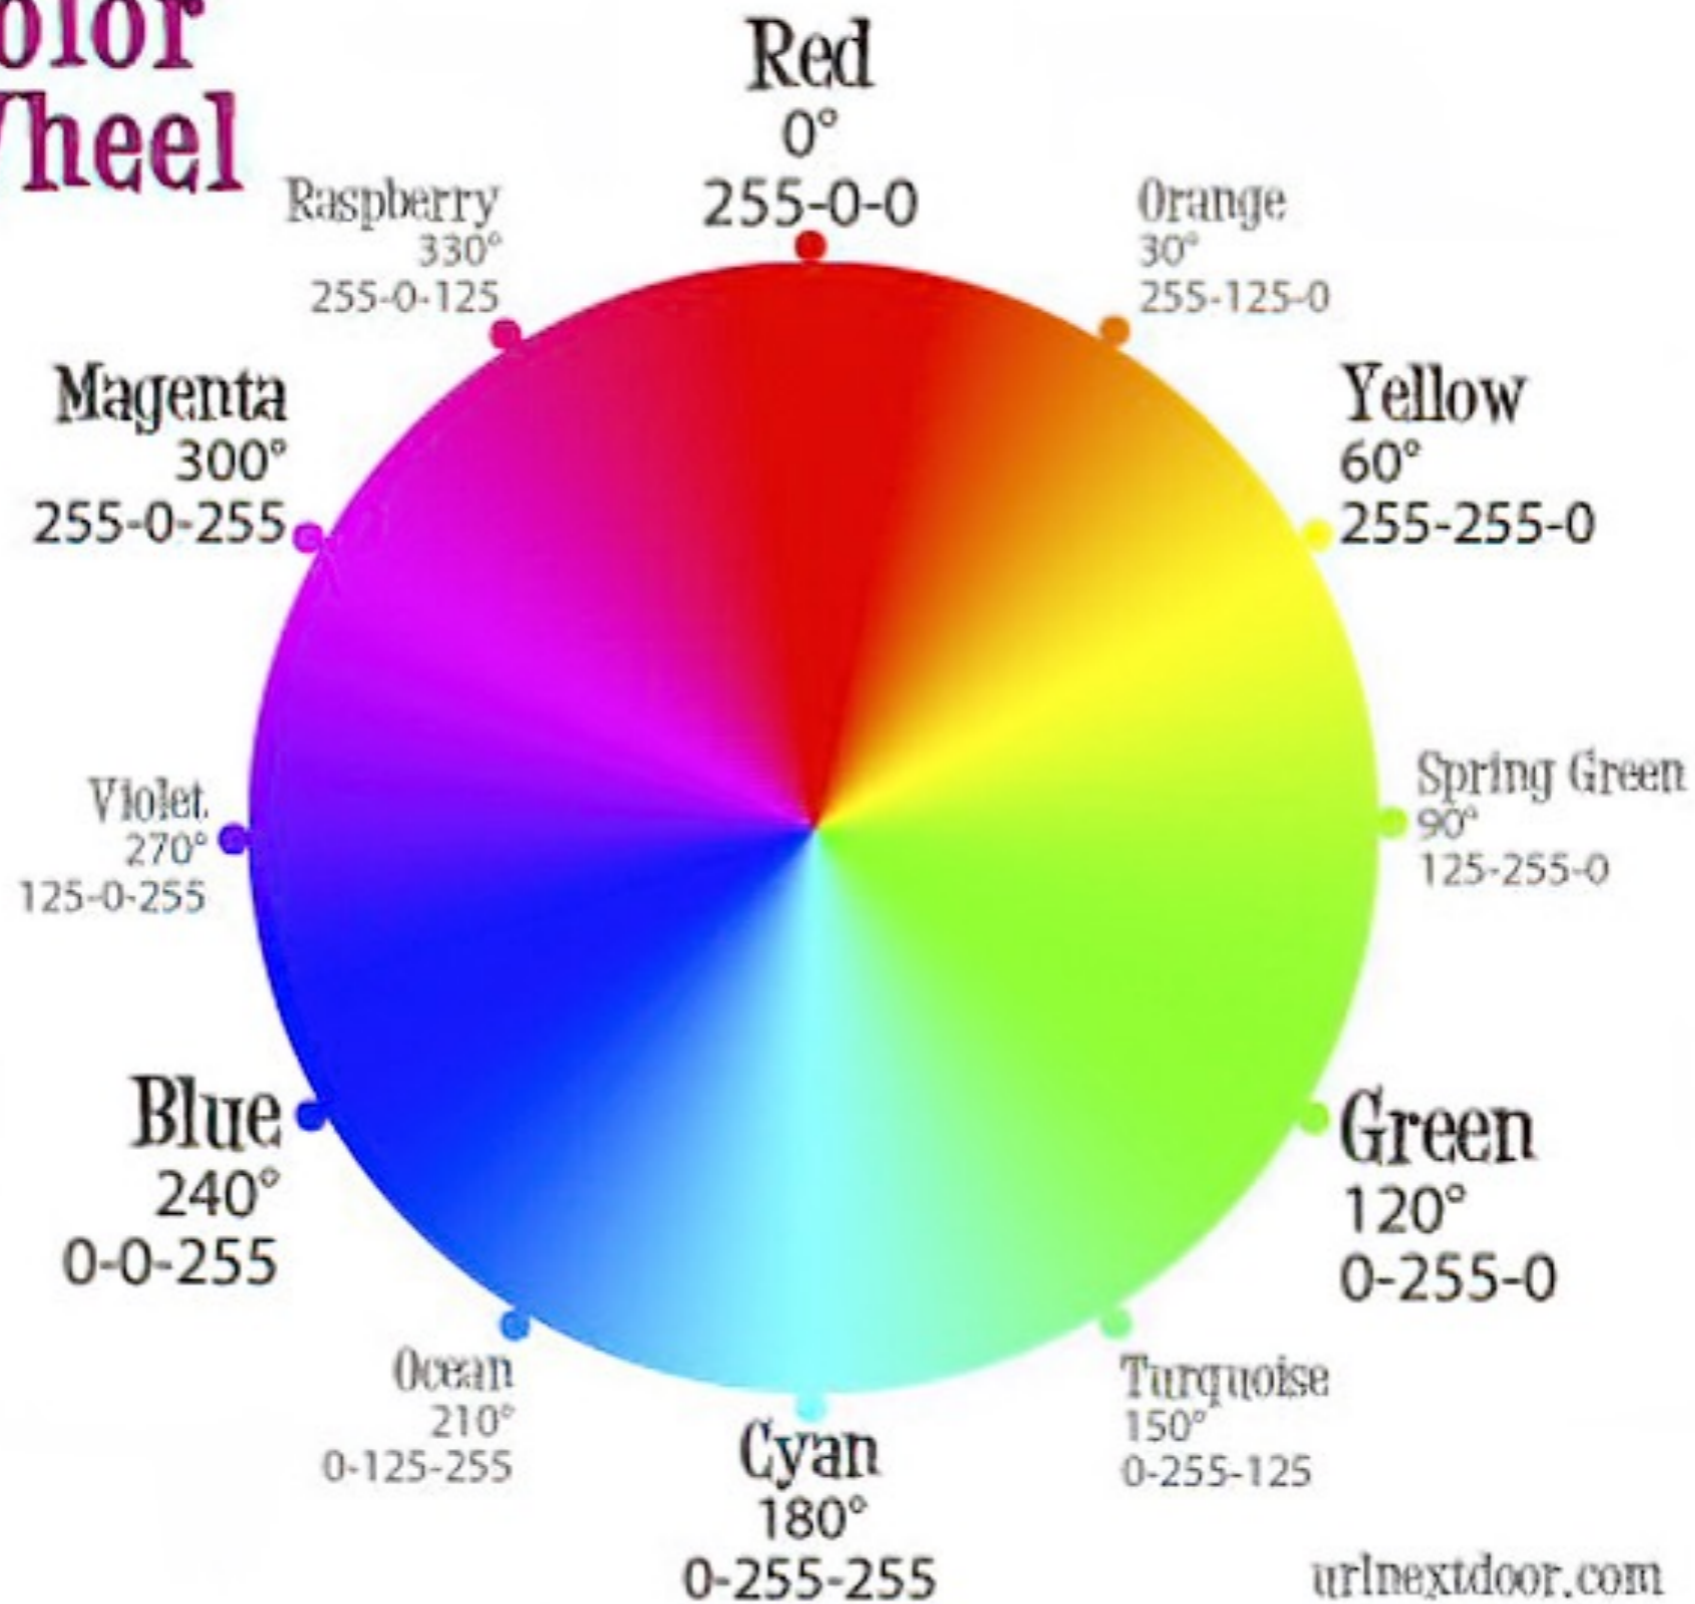

Wendy's

RGB Color Wheel

**The HSL Color Model
Hue, Saturation, and Lightness**

Hue and Lightness Color Model

ACR Light Adjustment Panel

Palouse June 2017 #1 — Bill Woody

RGB Color Wheel

Color Relationships