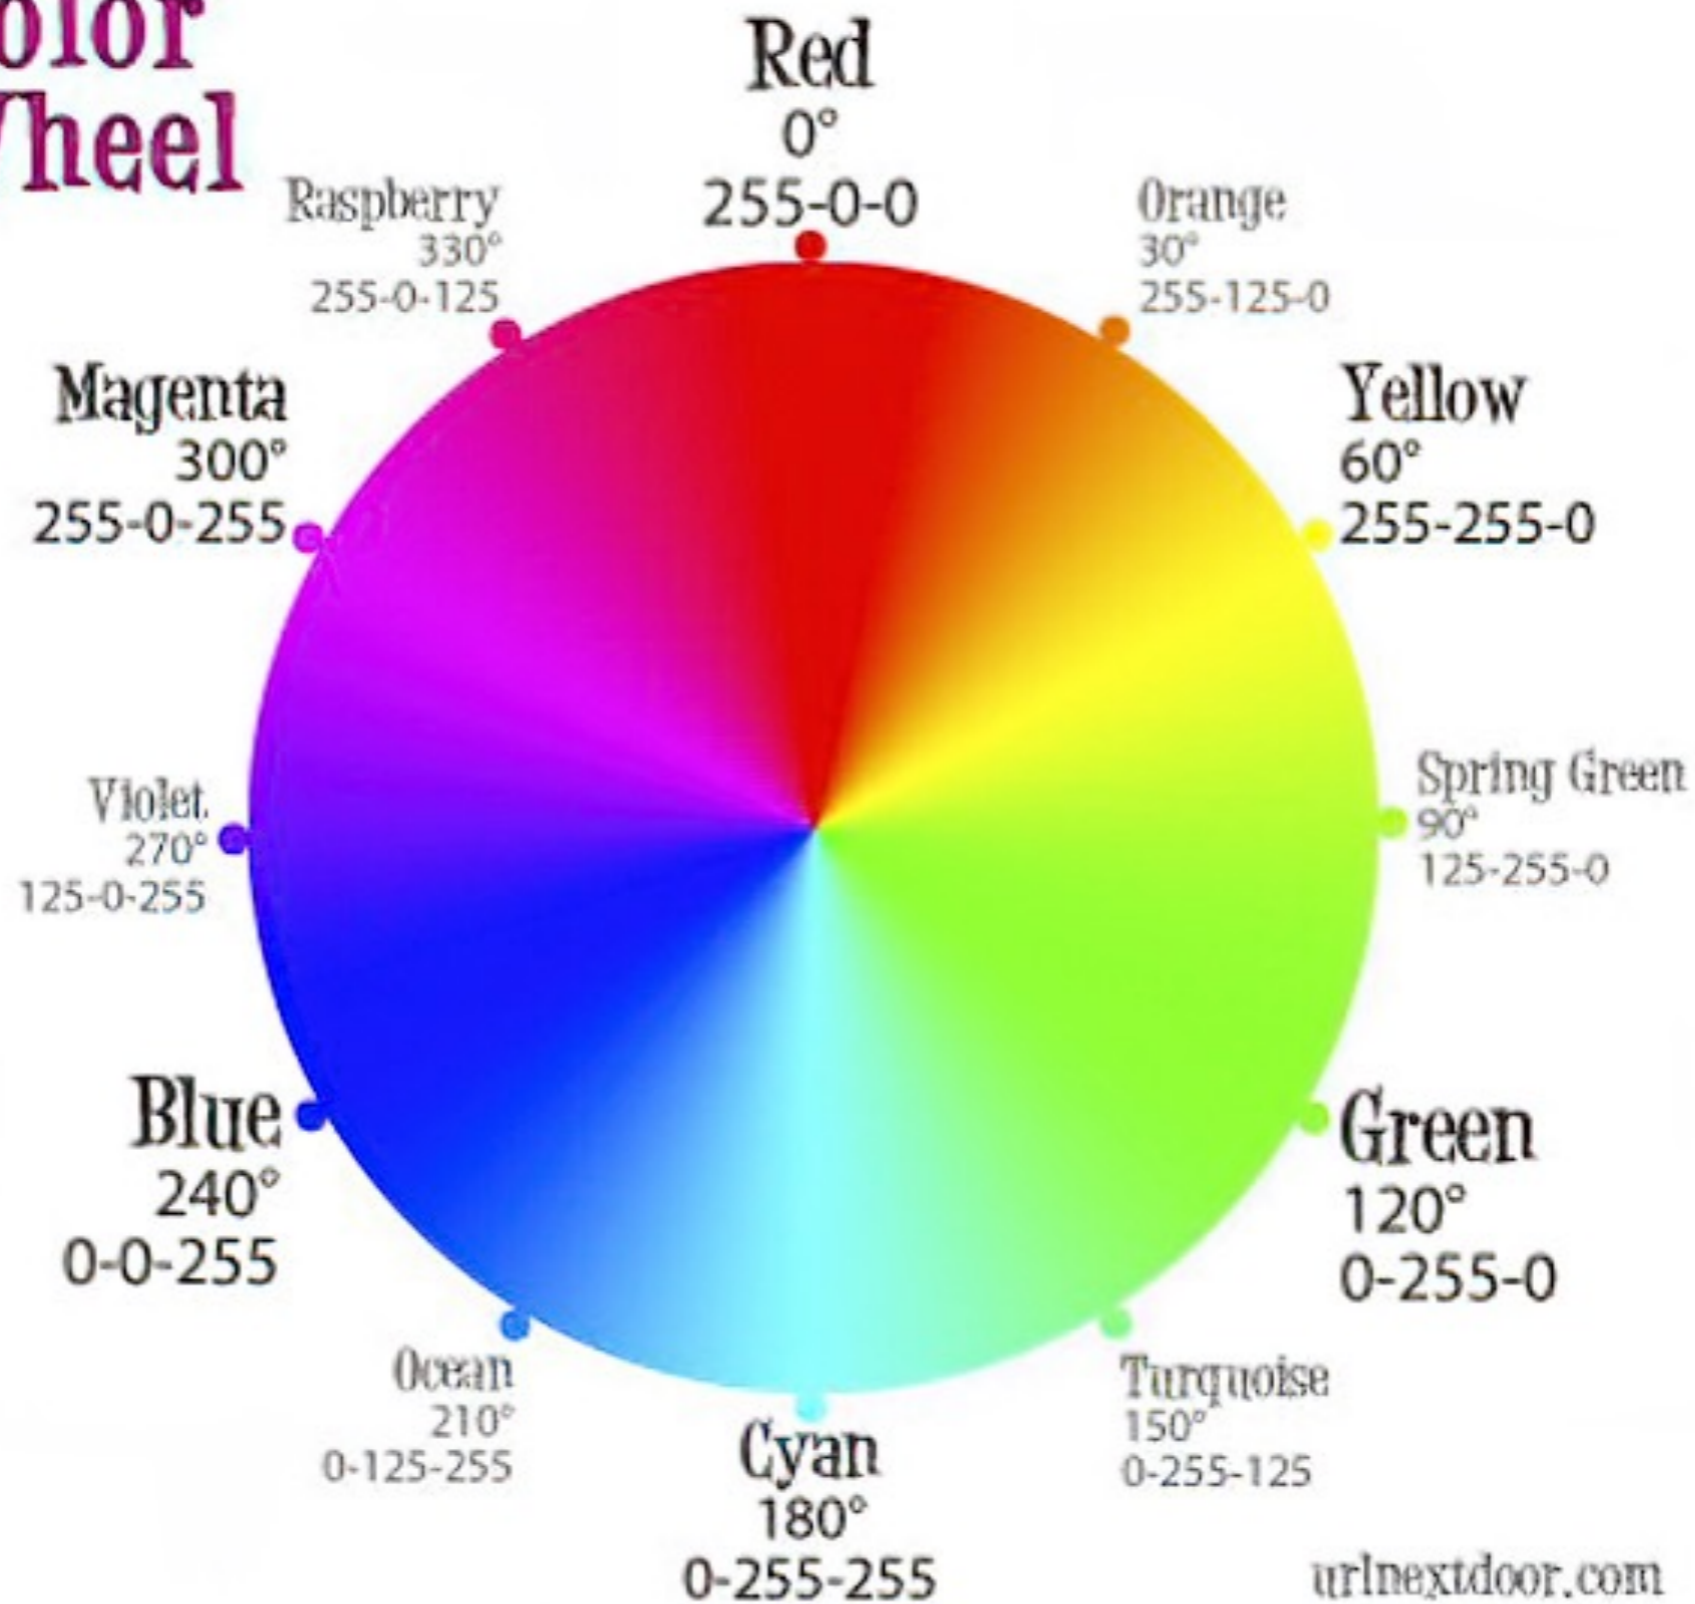

Wendy's

RGB Color Wheel

**The HSL Color Model
Hue, Saturation, and Lightness**

Hue and Lightness Color Model

ACR Light Adjustment Panel

Palouse June 2017 #1 — Bill Woody

RGB Color Wheel

Color Relationships

- Warm / Cool

Warm & Cool Colors

More Sunset Sandhills—Bill Welch

Giant Glacier—Bill Lindahl

Queen's Bath 2022—Dan Landis, Honorable Mention

Color Relationships

- Warm / Cool
- Complimentary

RGB Color Wheel